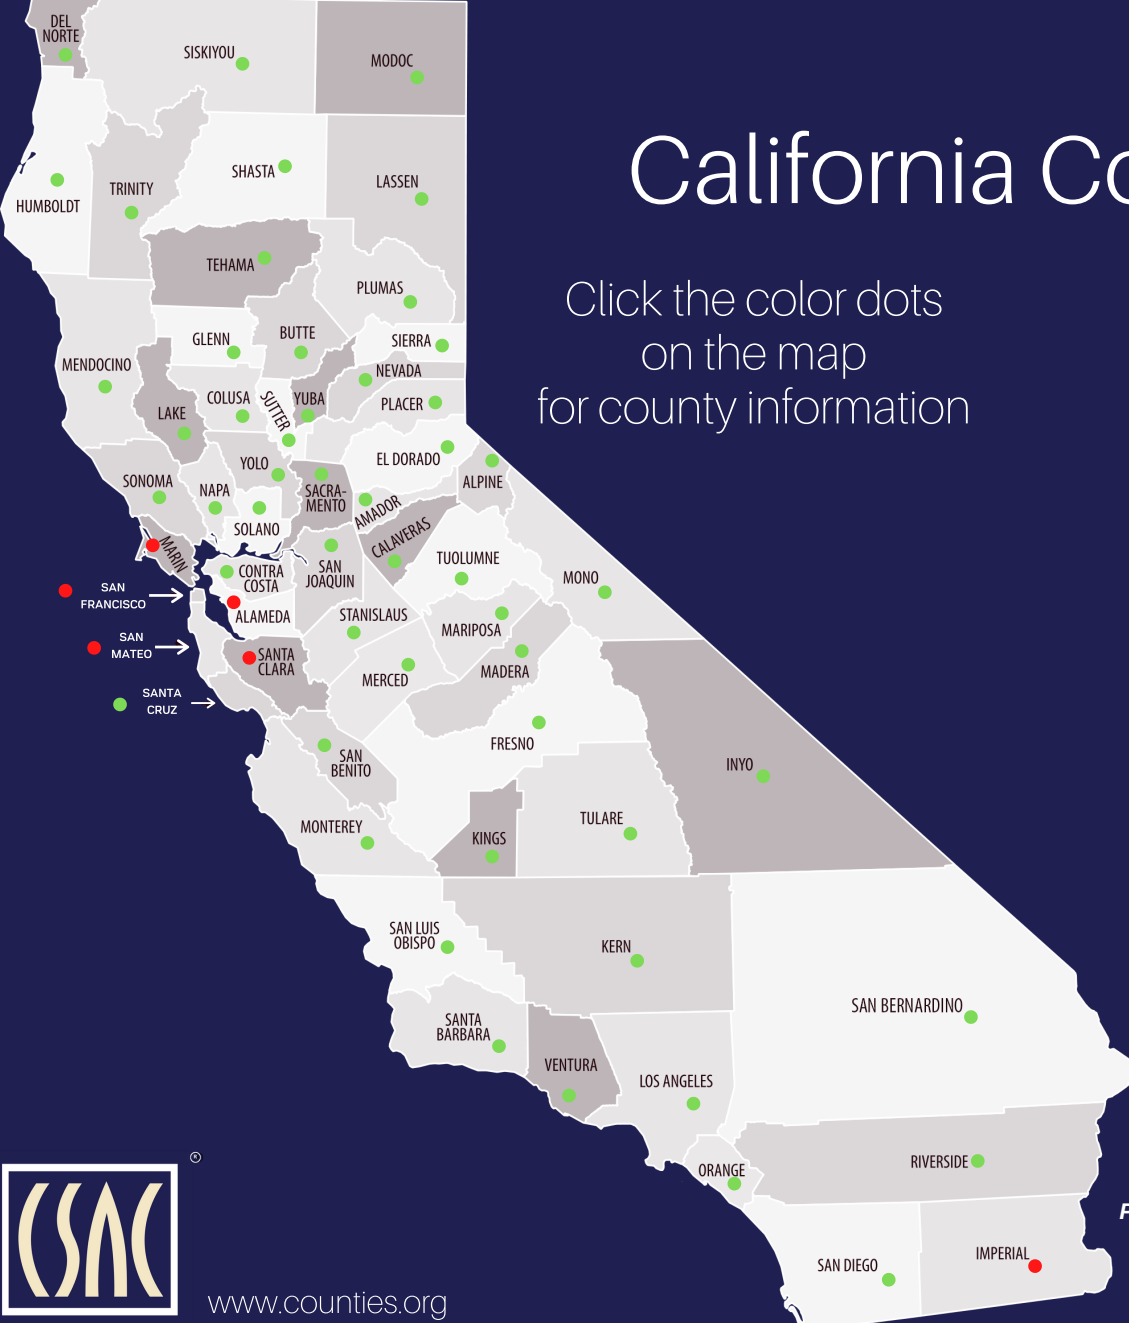

# California Counties COVID-19 Response

Click the color dots  
on the map  
for county information

[Governor Newsom Issued Statewide  
Stay At Home Executive Order  
March 19, 2020](#)

[Click here to read the REVISED Executive Order dated May 7, 2020](#)

Emergency Declarations and  
Shelter in Place /Safer at Home  
Orders or Directives  
(6 Counties)

Approved County Variances  
(52 Counties)

Please refer to your county's dedicated Coronavirus web page for current information on local orders.